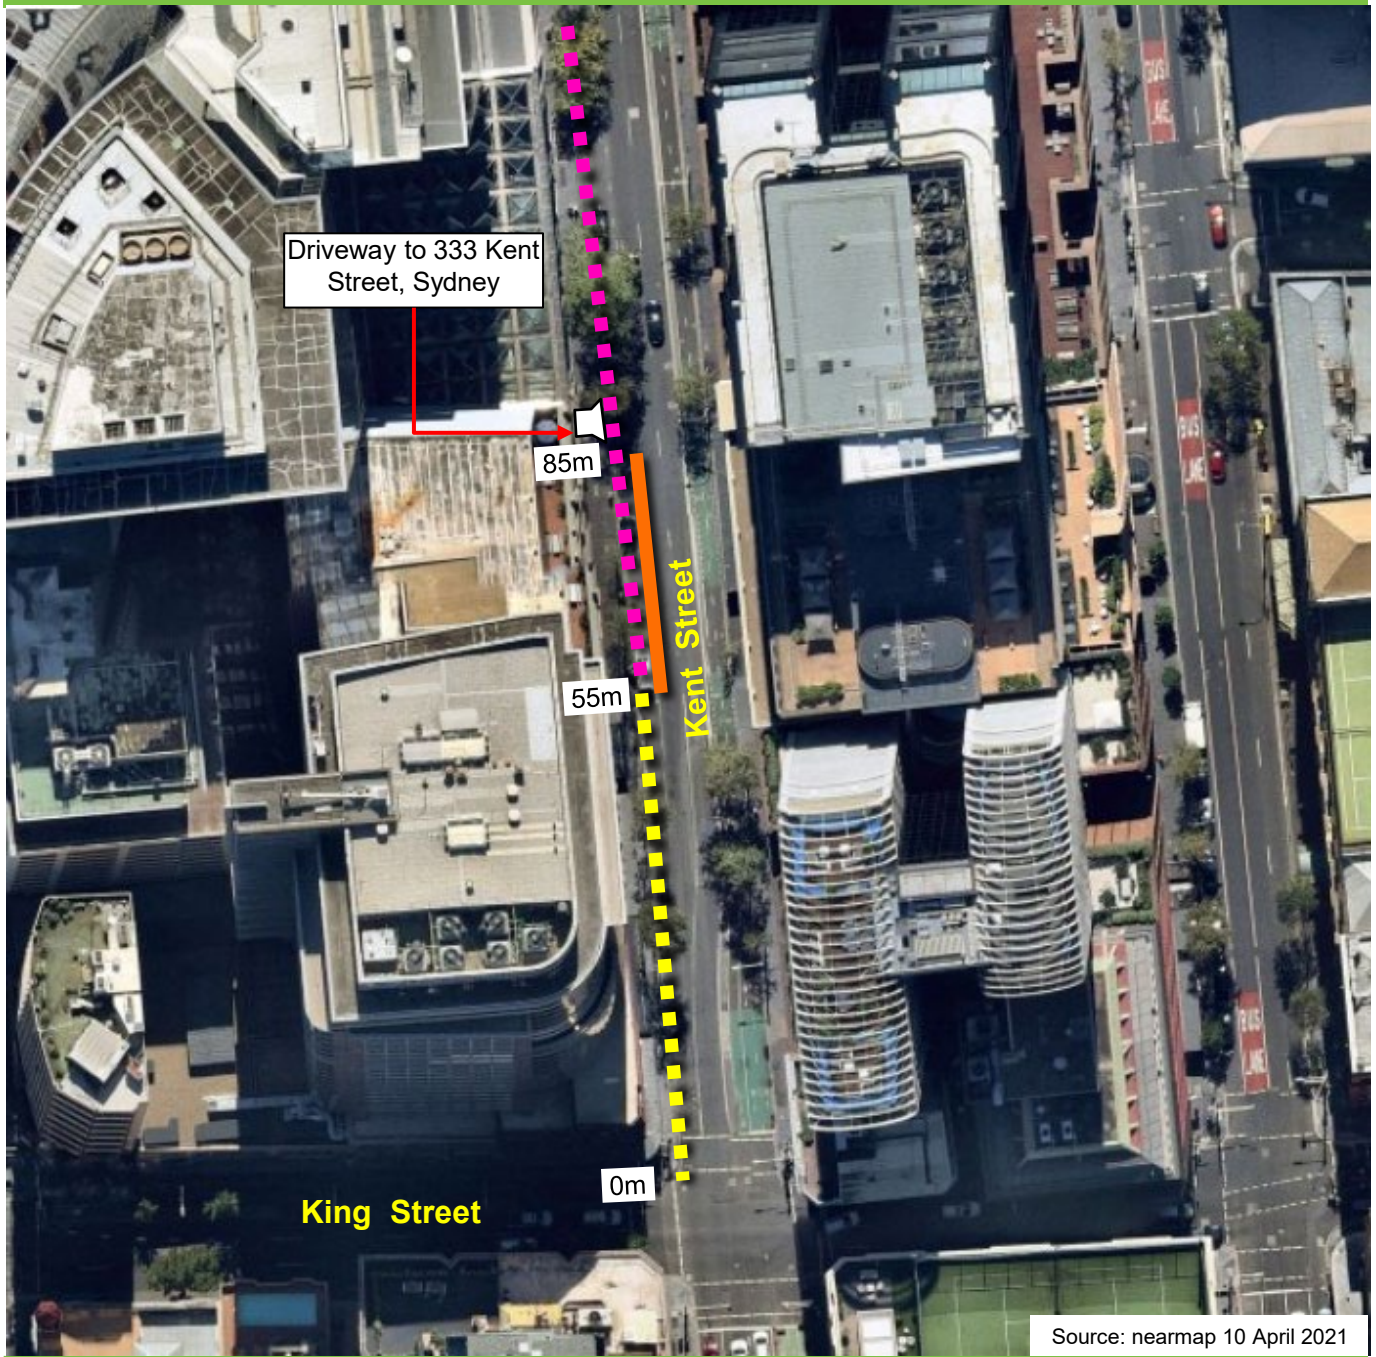

Kent Street, Sydney Proposed Works Zone

Existing

-  No Stopping
-  Loading Zone Ticket
6am-6pm Mon-Fri
6am-10am Sat
-  4P Ticket
6pm-12am Mon-Fri
10am-10pm Sat
8am-10pm Sun & Public Holidays

Proposed

-  Works Zone
7am-7pm Mon-Fri
7am-5pm Sat
4P Ticket
7pm-Midnight Mon-Fri
5pm-10pm Sat
8am-10pm Sun & Public Holidays